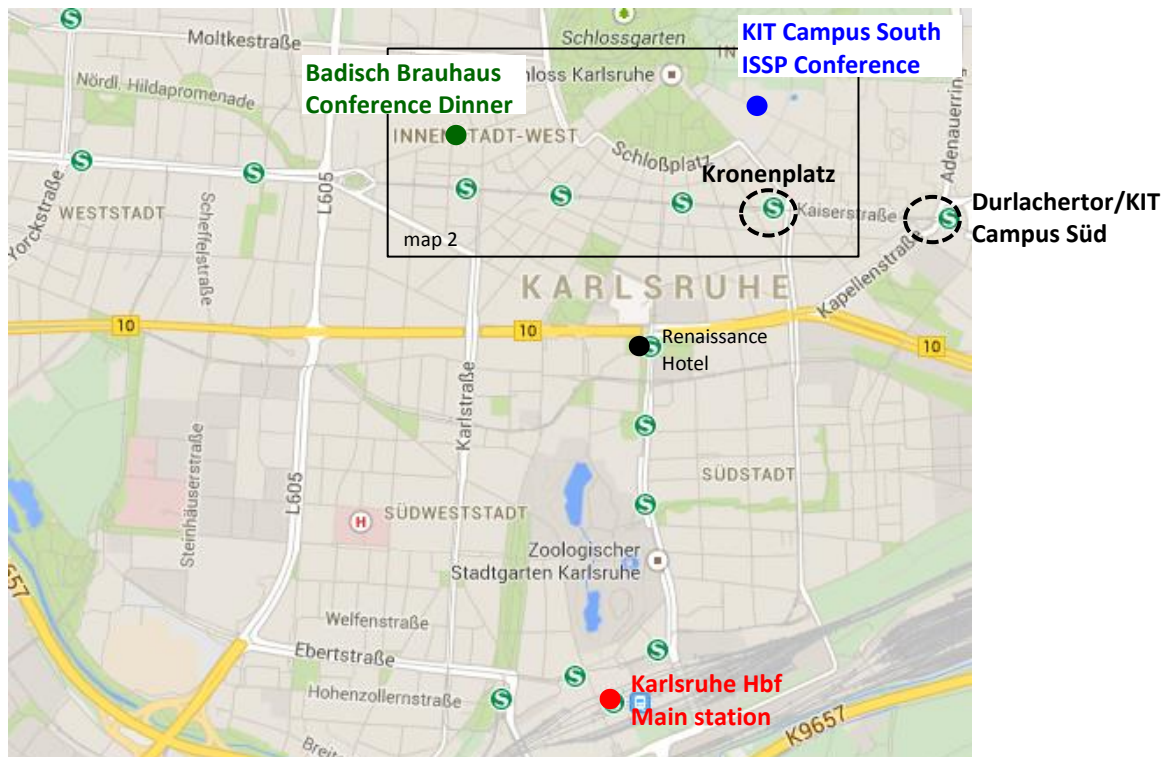

ISSP 16 conference – Karlsruhe 21 to 25 of July 2014

Conference venue

The conference venue (KIT Campus South, NTI lecture hall – Engesserstraße 5, see map 1) is at walking distance from the city center of Karlsruhe (ca. 10 min from Marktplatz). The best options to reach the venue by walking (indicated as red arrows in map 2) are Zircle street and Engesserstreet (through the KIT campus).

The closest Tram and S-Bahn stations to the ISSP venue are 'Kronenplatz' and 'Durlachertor / KIT Campus Süd'. Both stations are at ca. 5 minutes walking distance from the venue (map 3).

How to reach Kronenplatz and Durlachertor by public transportation?

Kronenplatz

- Tram 1, 4, 5
- S-Bahn S1, S2, S5

Durlachertor / KIT Campus Süd

- Tram 1, 2, 4
- S-Bahn S2, S4, S5

Connections to and from Kronenplatz / Durlachertor can be checked at www.kvv.de.

map 1

map 2

map 3