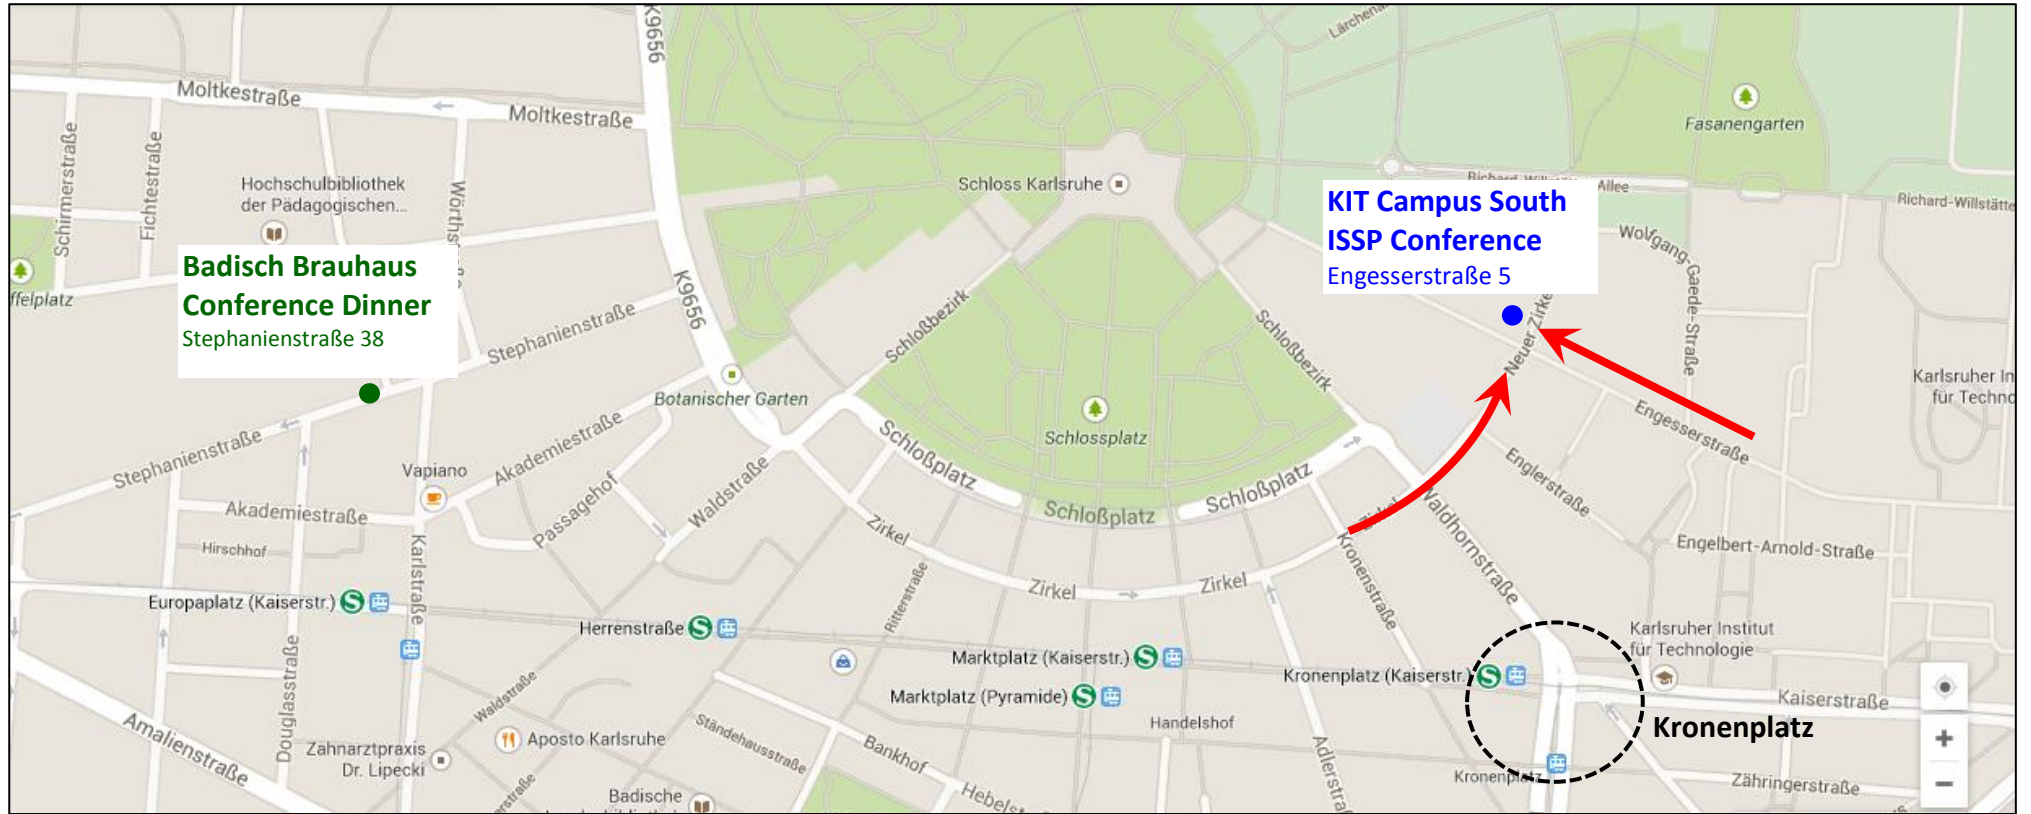

ISSP 16 conference – Karlsruhe 21 to 25 of July 2014

Conference venue

The conference venue (KIT Campus South, NTI lecture hall – Engesserstraße 5, see map 1) is at walking distance from the city center of Karlsruhe (ca. 10 min from Marktplatz). The best options to reach the venue by walking (indicated as red arrows in map 2) are Zircle street and Engesserstreet (through the KIT campus).

The closest Tram and S-Bahn stations to the ISSP venue are 'Kronenplatz' and 'Durlachertor / KIT Campus Süd'. Both stations are at ca. 5 minutes walking distance from the venue (map 3).

How to reach Kronenplatz and Durlachertor by public transportation?

Kronenplatz

- Tram 1, 4, 5
- S-Bahn S1, S2, S5

Durlachertor / KIT Campus Süd

- Tram 1, 2, 4
- S-Bahn S2, S4, S5

Connections to and from Kronenplatz / Durlachertor can be checked at www.kvv.de.

map 1

map 2

map 3